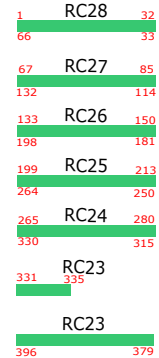

KEAYANG AVE

LAKE AVE

Gazebo

Niche Wall

Information Center